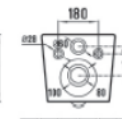

Line pack Sanita Suspensa Branco

Ref.: 179200300001