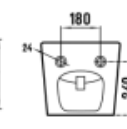

Byonde Bidé Suspenso Branco

Ref.: 179100300002