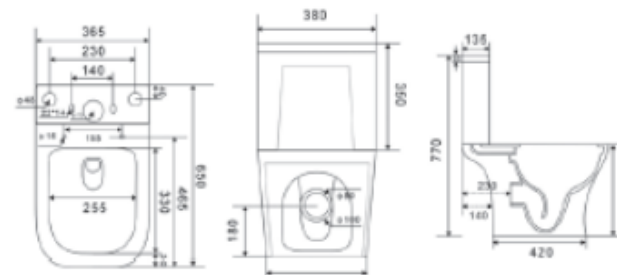

Silent flush
eddy

Two pack Sanita Branco

Ref.: 179900900902

Washdown two-pieces toilet

Size: 650x380x830mm

S-trap: 250mm Roughing-in

P-trap: 180mm Roughing-in

Two Bidé Branco

Size: 650x380x830mm

S-trap: 250mm Roughing-in

P-trap: 180mm Roughing-in

One Bidé Branco

Ref.: 179100100002

Lavatórios

Open Lavatório Branco 375x375x110

Ref.: 179010000003