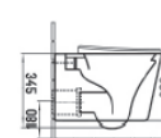

Line pack Sanita Suspensa Branco

Ref.: 179200300001