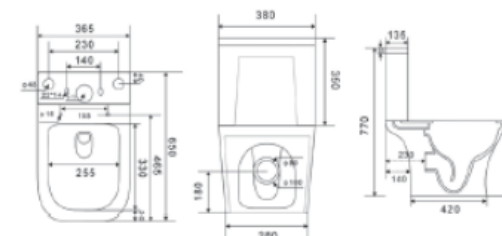

Washdown two-pieces toilet
Size: 618x380x830mm
S-trap: 250mm Roughing-in
P-trap: 180mm Roughing-in

Feel Bidé Branco

Ref.: 179100200003

Easy Design

Line series

Rimless

Single hole
eddy

Silent flush
eddy

Silent flush
eddy

Two pack Sanita Branco

Ref.: 179900900902

Washdown two-pieces toilet

Size: 650x380x830mm

S-trap: 250mm Roughing-in

P-trap: 180mm Roughing-in

Two Bidé Branco

Size: 650x380x830mm

S-trap: 250mm Roughing-in

P-trap: 180mm Roughing-in

One Bidé Branco

Ref.: 179100100002

Lavatórios

Open Lavatório Branco 375x375x110

Ref.: 179010000003