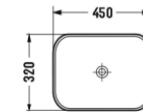

Open Lavatório Branco 505x370x110

Ref.: 179010000005