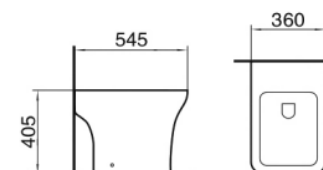

Washdown two-pieces toilet
Size: 618x380x830mm
S-trap: 250mm Roughing-in
P-trap: 180mm Roughing-in

Feel Bidé Branco

Ref.: 179100200003

Easy Design

Line series

Rimless

Single hole
eddy

Silent flush
eddy

Silent flush
eddy

Two pack Sanita Branco

Ref.: 179900900902

Washdown two-pieces toilet

Size: 650x380x830mm

S-trap: 250mm Roughing-in

P-trap: 180mm Roughing-in

Two Bidé Branco

Size: 650x380x830mm

S-trap: 250mm Roughing-in

P-trap: 180mm Roughing-in

One Bidé Branco

Ref.: 179100100002

Lavatórios

Open Lavatório Branco 375x375x110

Ref.: 179010000003