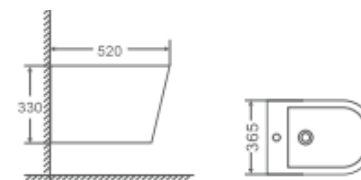

Sense Bidé Suspenso Branco

Ref.: 179100300003