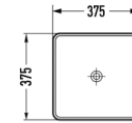

Washdown two-pieces toilet
Size: 618x380x830mm
S-trap: 250mm Roughing-in
P-trap: 180mm Roughing-in

Feel Bidé Branco

Ref.: 179100200003

Easy Design

Line series

Rimless

Single hole
eddy

Silent flush
eddy

Silent flush
eddy

Two pack Sanita Branco

Ref.: 179900900902

Washdown two-pieces toilet

Size: 650x380x830mm

S-trap: 250mm Roughing-in

P-trap: 180mm Roughing-in

Two Bidé Branco

Size: 650x380x830mm

S-trap: 250mm Roughing-in

P-trap: 180mm Roughing-in

One Bidé Branco

Ref.: 179100100002

Lavatórios

Open Lavatório Branco 375x375x110

Ref.: 179010000003