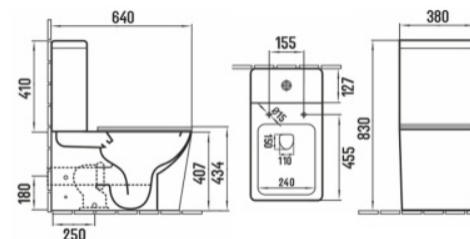

Square pack Sanita Branco

Ref.: 179900900901

Washdown two-pieces toilet

Size: 640x380x830mm

S-trap: 250mm Roughing-in

P-trap: 180mm Roughing-in