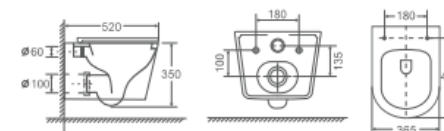

Sense pack Sanita Suspensa Branco

Ref.: 179200300003