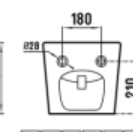

Line Bidé Suspenso Branco

Ref.: 179100300001