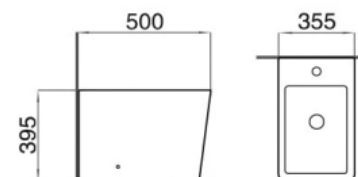

Square Bidé Branco

Ref.: 179100200001