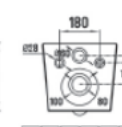

Byonde pack Sanita Suspensa Branco

Ref.: 179200300002