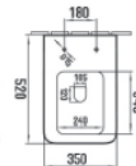

Line pack Sanita Suspensa Branco

Ref.: 179200300001