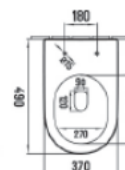

Byonde pack Sanita Suspensa Branco

Ref.: 179200300002