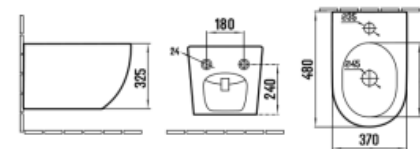

Round Bidé Branco

Ref.: 179100200002

5 600450 500102