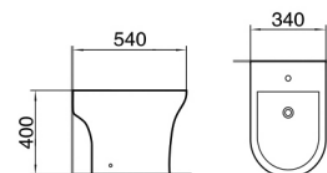

Two Bidé Branco

Ref.: 179100100001