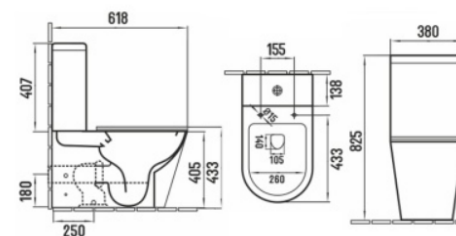

Round pack Sanita Branco

Ref.: 179900900900

Washdown two-pieces toilet

Size: 618x380x830mm

S-trap: 250mm Roughing-in

P-trap: 180mm Roughing-in

5 600450 500034

Round Bidé Branco

Washdown two-pieces toilet
Size: 618x380x830mm
S-trap: 250mm Roughing-in
P-trap: 180mm Roughing-in

Feel Bidé Branco

Ref.: 179100200003

Easy Design

Line series

Rimless

Single hole
eddy

Silent flush
eddy

Silent flush
eddy

Two pack Sanita Branco

Ref.: 179900900902

Washdown two-pieces toilet

Size: 650x380x830mm

S-trap: 250mm Roughing-in

P-trap: 180mm Roughing-in

Two Bidé Branco

Size: 650x380x830mm

S-trap: 250mm Roughing-in

P-trap: 180mm Roughing-in

One Bidé Branco

Ref.: 179100100002

Lavatórios

Open Lavatório Branco 375x375x110

Ref.: 179010000003