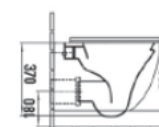

Byonde pack Sanita Suspensa Branco

Ref.: 179200300002