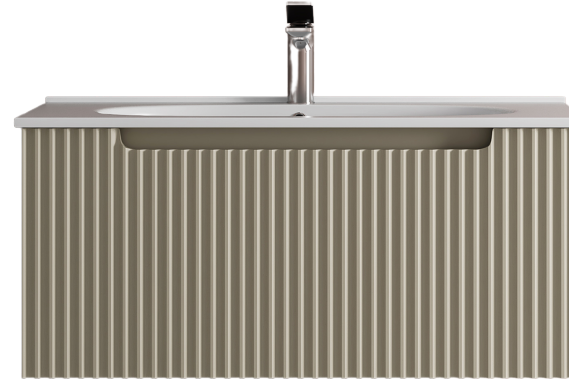

Light Movel Taupe Coffee C/Gaveta 800

Ref.: 179680120000