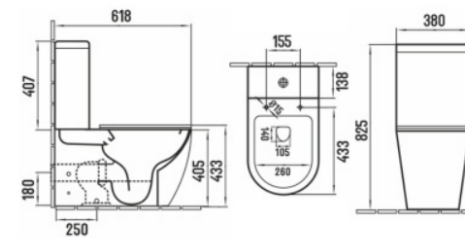

Round pack Sanita Branco

Ref.: 179900900900

Washdown two-pieces toilet

Size: 618x380x830mm

S-trap: 250mm Roughing-in

P-trap: 180mm Roughing-in

5 600450 500034

Round Bidé Branco

Washdown two-pieces toilet
Size: 618x380x830mm
S-trap: 250mm Roughing-in
P-trap: 180mm Roughing-in

Feel Bidé Branco

Ref.: 179100200003

Easy Design

Line series

Rimless

Single hole
eddy

Silent flush
eddy

Size: 650x380x830mm

S-trap: 250mm Roughing-in

P-trap: 180mm Roughing-in

One Bidé Branco

Ref.: 179100100002

Lavatórios

Open Lavatório Branco 375x375x110

Ref.: 179010000003