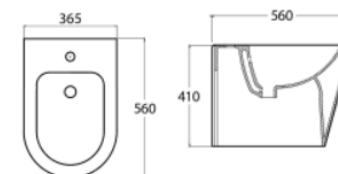

Round pack Sanita Branco

Ref.: 179900900900

Washdown two-pieces toilet

Size: 618x380x830mm

S-trap: 250mm Roughing-in

P-trap: 180mm Roughing-in

5 600450 500034

Round Bidé Branco

Washdown two-pieces toilet
Size: 618x380x830mm
S-trap: 250mm Roughing-in
P-trap: 180mm Roughing-in

Feel Bidé Branco

Ref.: 179100200003

Easy Design

Line series

Rimless

Single hole
eddy

Silent flush
eddy