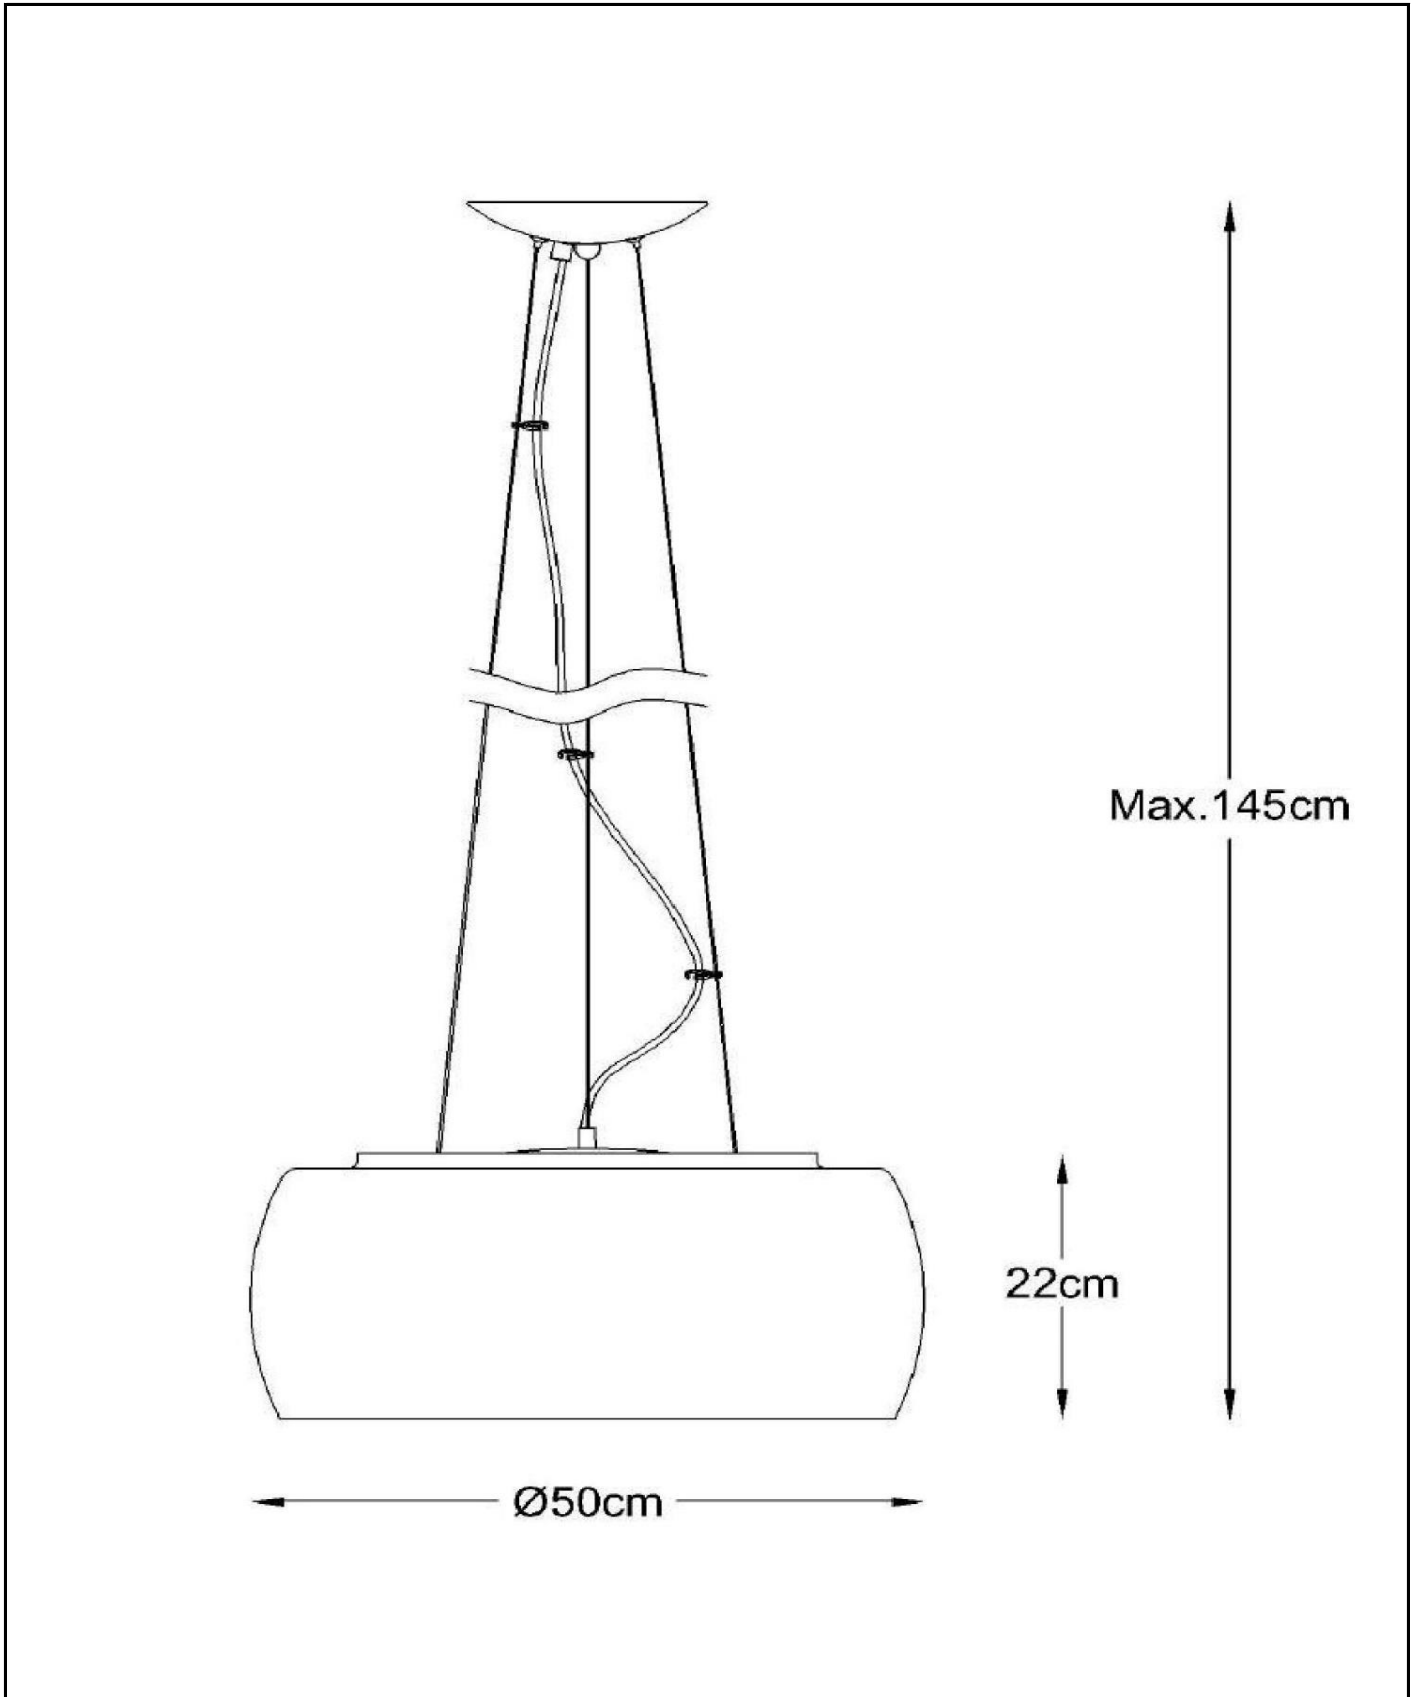

LUCIDE

Item number: 70463/06/11
EAN code: 5411212702166

PEARL

RECOMMENDED LUCIDE
LIGHT SOURCE

49026/03/31
Dimmable: Yes
Included: No

General

Dimensions LxWxH: 50cm x 50cm x 145cm
Height minimum: 24cm
Height maximum: 145cm
Main material: Glass
Ceiling rose material: Metal
Color: Chrome and Smoke Grey
Style: Modern
Shape: Round
Weight: 7,60kg

Specifications

Dimmable: Yes
Light direction: Around (Diffuse)
Adjustable in height: Adjustable In Height
(Before Installation)
Directional: Not Directional
Cable: Yes, Cable On Product
Cable length: 130cm
Sensor: Without Sensor
Control: Light Switch Control
Power supply: Adapter/Power Grid
IP-Class: 20
Electric Class: 1
Number of light sources: 6
Lamp socket: G9
Maximum wattage: 28W
Power requirements: 220-240V-50Hz
Warranty: 2 Years

For more specifications of this product please visit
www.lucide.com

PEARL

Item number: 70463/06/11
EAN code: 5411212702166

For more specifications or dimensions of this product please visit www.lucide.com