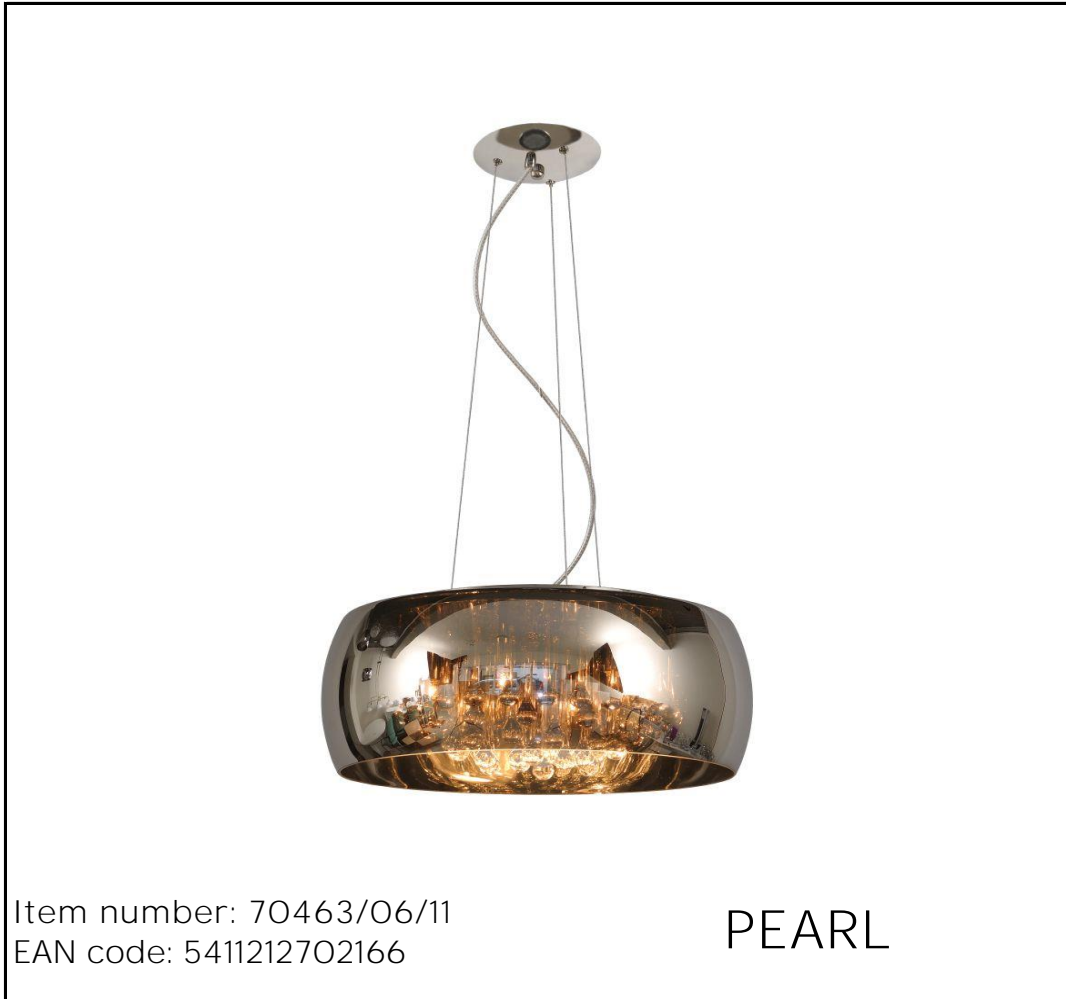

LUCIDE

Item number: 70463/06/11
EAN code: 5411212702166

PEARL

RECOMMENDED LUCIDE
LIGHT SOURCE

49026/03/31
Dimmable: Yes
Included: No

General

Dimensions LxWxH: 50cm x 50cm x 145cm
Height minimum: 24cm
Height maximum: 145cm
Main material: Glass
Ceiling rose material: Metal
Color: Chrome and Smoke Grey
Style: Modern
Shape: Round
Weight: 7,60kg

Specifications

Dimmable: Yes
Light direction: Around (Diffuse)
Adjustable in height: Adjustable In Height
(Before Installation)
Directional: Not Directional
Cable: Yes, Cable On Product
Cable length: 130cm
Sensor: Without Sensor
Control: Light Switch Control
Power supply: Adapter/Power Grid
IP-Class: 20
Electric Class: 1
Number of light sources: 6
Lamp socket: G9
Maximum wattage: 28W
Power requirements: 220-240V-50Hz
Warranty: 2 Years

For more specifications of this product please visit
www.lucide.com

PEARL

Item number: 70463/06/11
EAN code: 5411212702166

For more specifications or dimensions of this product please visit www.lucide.com