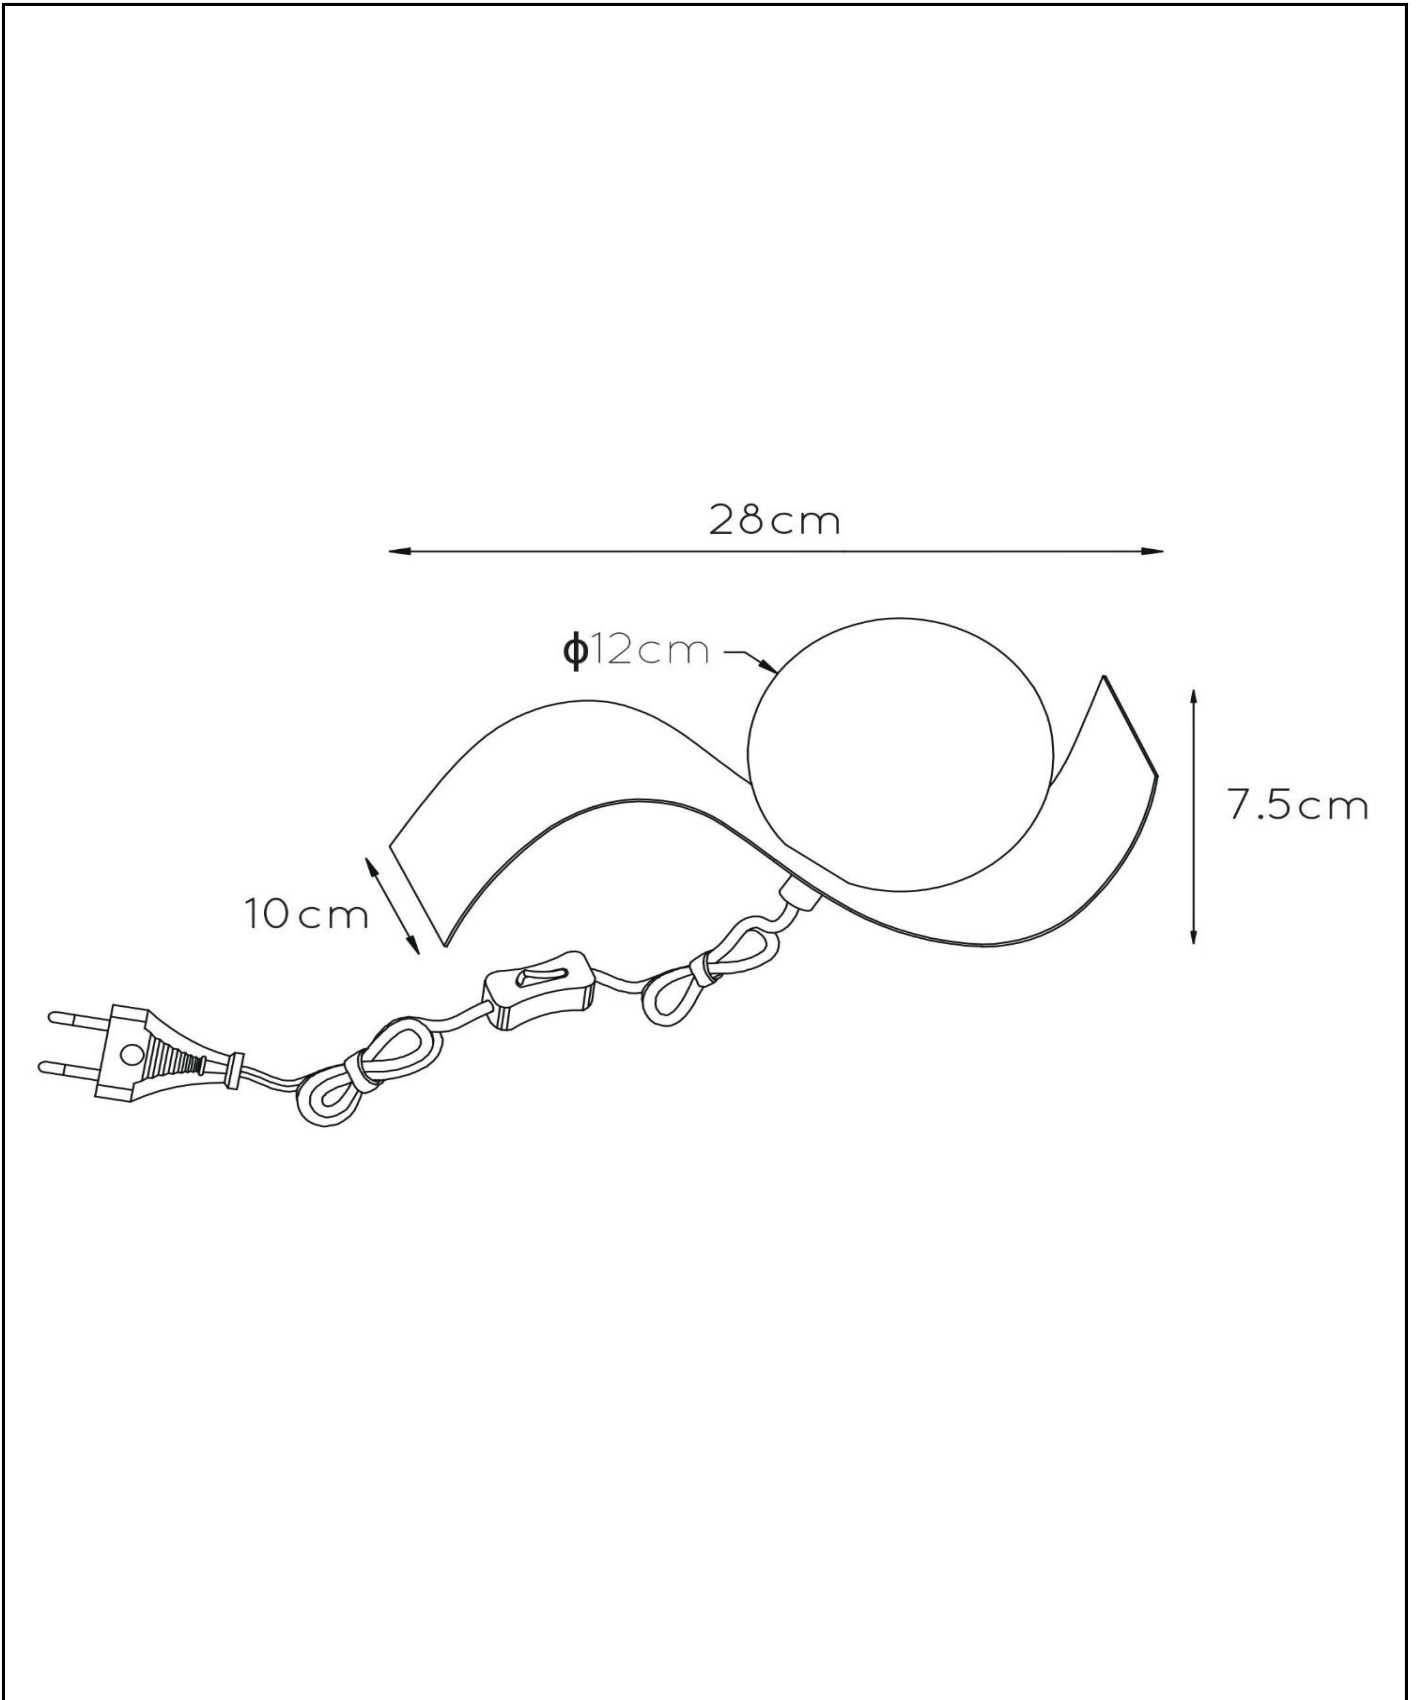

YONI

Item number: 45570/01/30
EAN code: 5411212450739

For more specifications or dimensions of this product please visit www.lucide.com