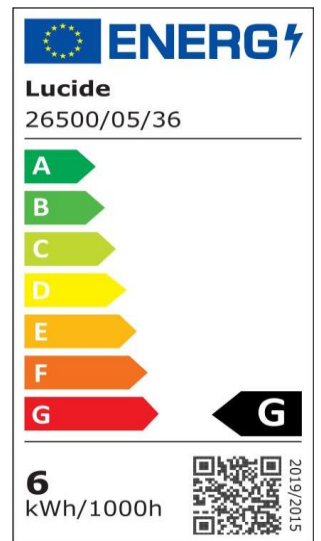

LUCIDE

Item number: 26500/05/36
EAN code: 5411212262660

TURBIN

General

Dimensions LxWxH: 10,6cm x 10,6cm x 13,7cm
Main material: Aluminum
Color: Grey
Style: Modern
Shape: Cylinder
Weight: 0,80kg

Specifications

Dimmable: No
Light direction: Around (Diffuse)
Adjustable in height: Not In Height Adjustable
Directional: Not Directional
Cable: Yes, Cable With Plug On Product
Cable length: 150cm
Sensor: Without Sensor
Control: On/Off Switch - In The Cord
Power supply: Adapter/Power Grid
IP-Class: 20
Electric Class: 2
Number of light sources: 1
Lamp socket: Integrated LED
Maximum wattage: 5W
Power requirements: 220-240V-50Hz
Lumen: 400Lm
Colour temperature: 3000K
Color Rendering Index: 80
Expected lifetime: 30000h
Warranty: 3 Years

For more specifications of this product please visit
www.lucide.com

TURBIN

Item number: 26500/05/36
EAN code: 5411212262660