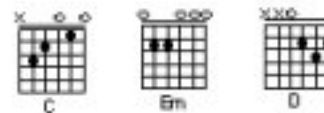

# Stand By Me, Ben E. King

♩ 4/4 ‖: Sol | % | Mim | % | Do | Re7 | Sol | % ‖

SOL

When the night has come

Mim

....And the land is dark

DO RE7 SOL

And the moon is the only light we'll see