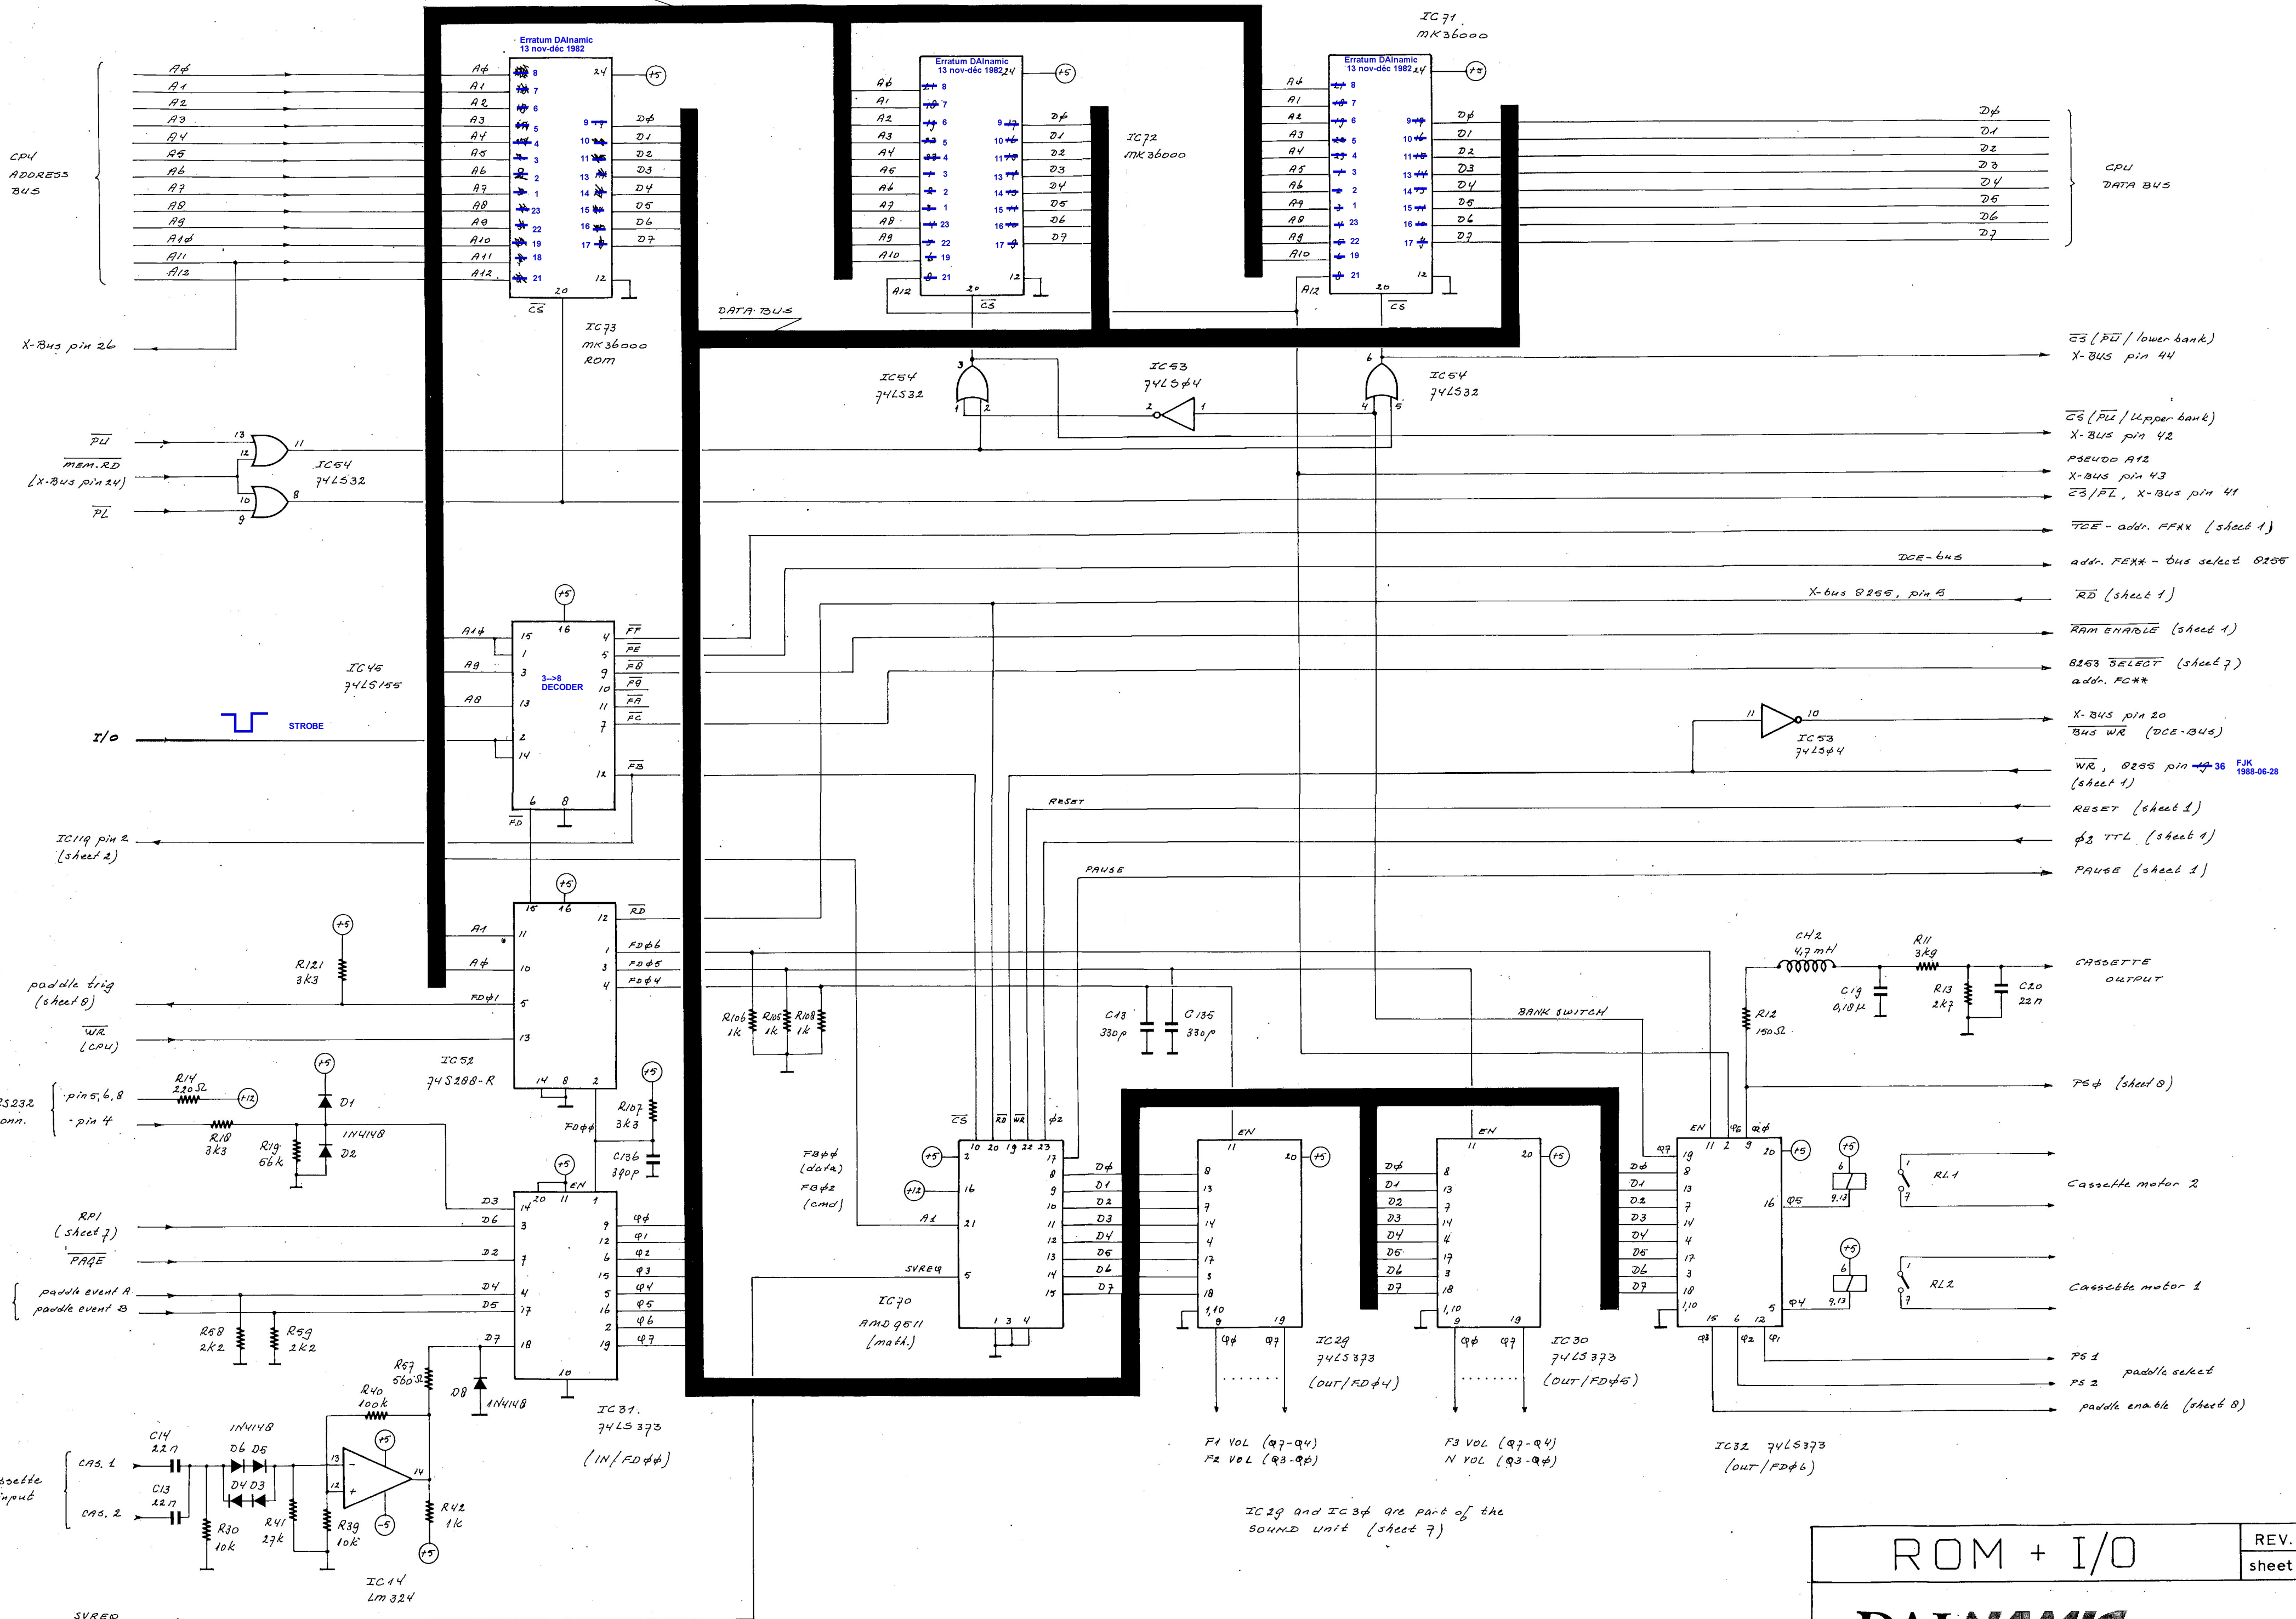

ADDRESS BUS

ROM + I/O

REV. 5  
sheet 5

**DAINAMIC**  
PERSONAL COMPUTER USERS CLUB

IC29 and IC30 are part of the  
SOUND UNIT (sheet 7)

FJK  
1988-06-28